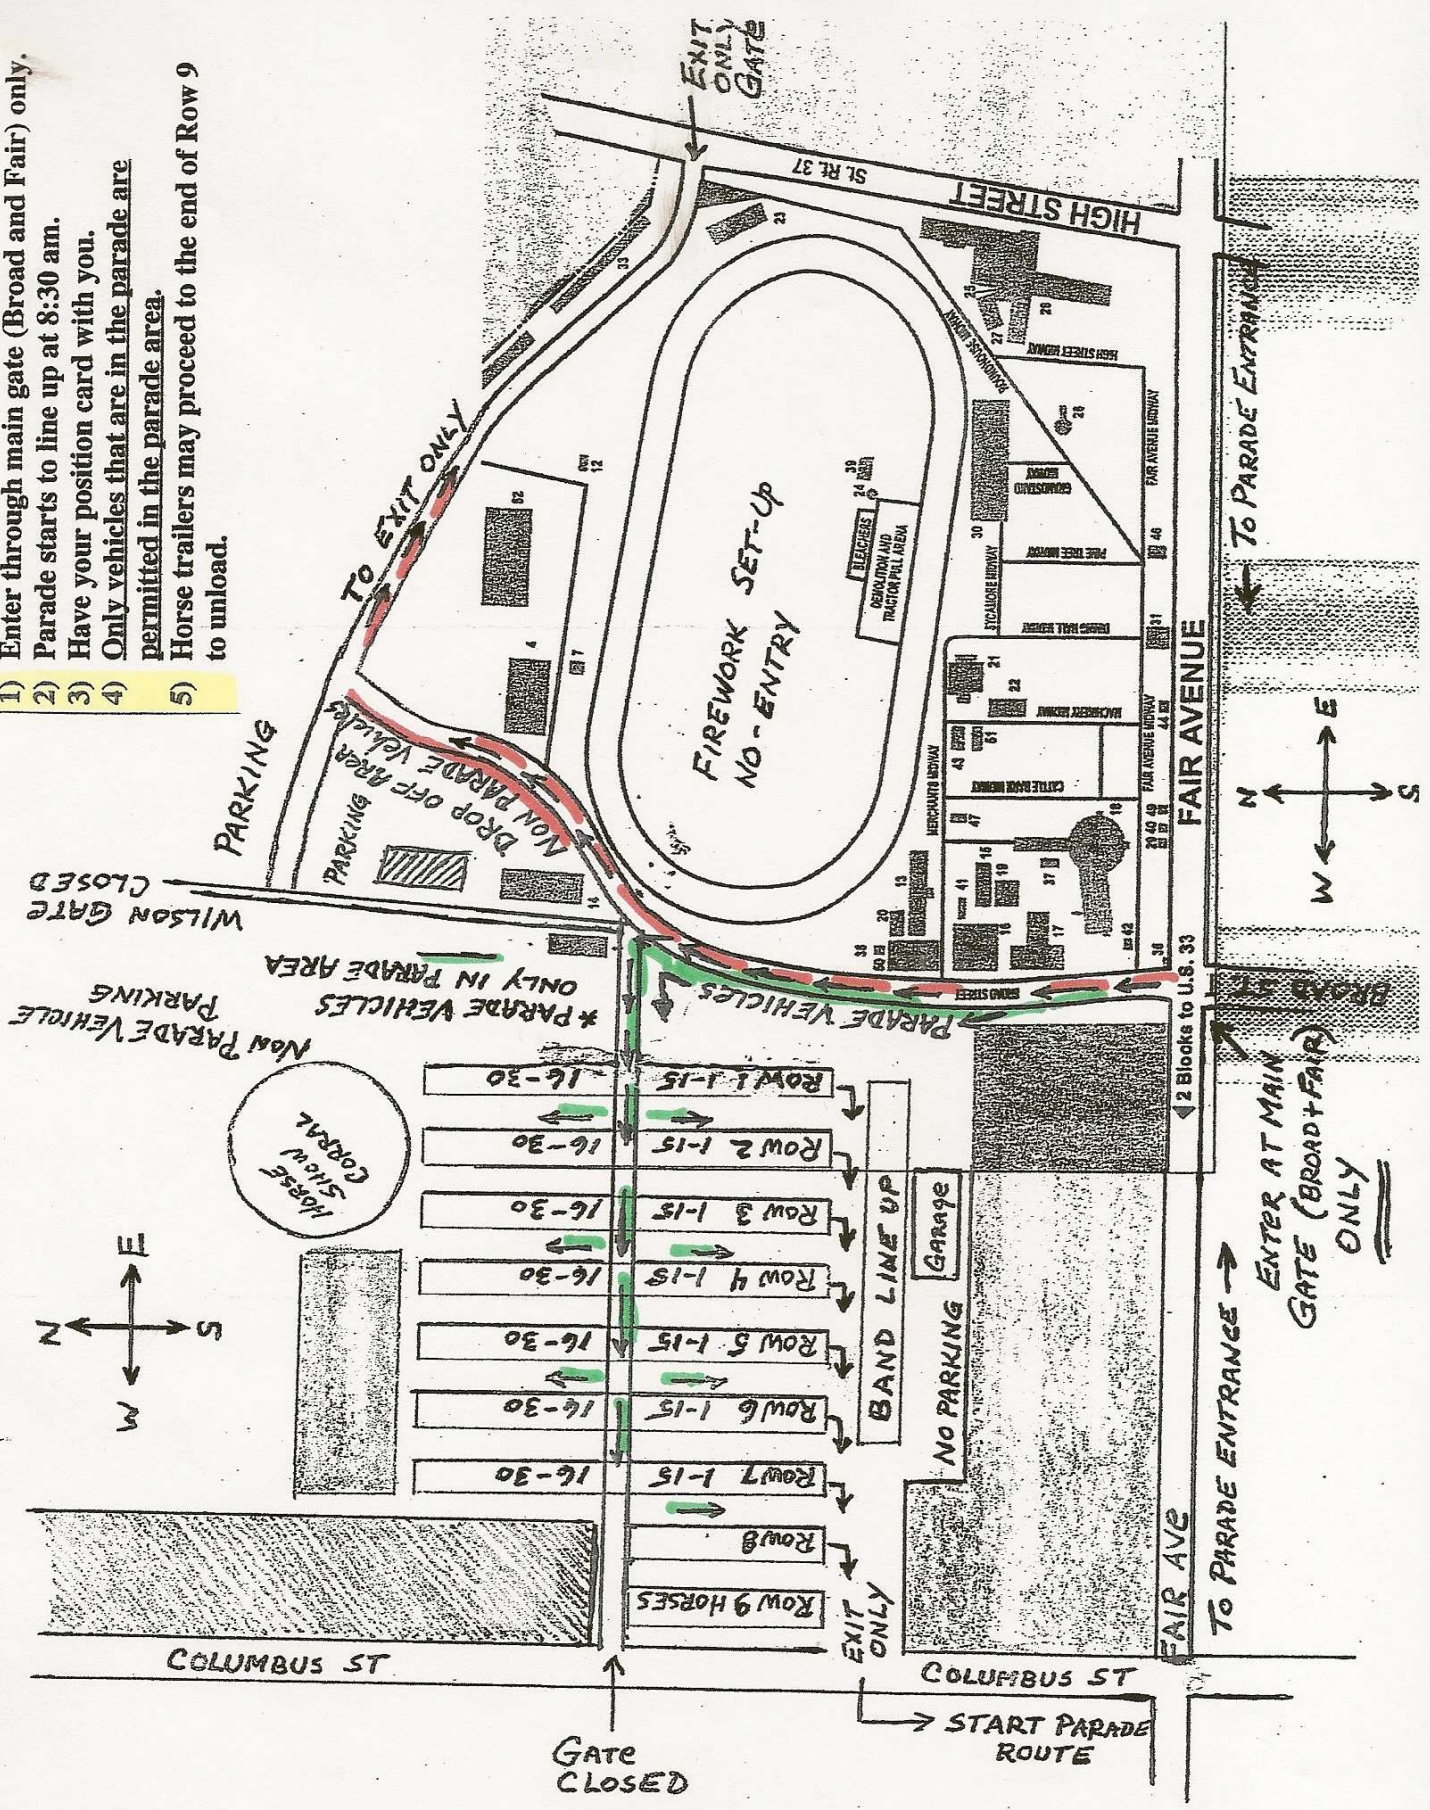

- 1) Enter through main gate (Broad and Fair) only.
- 2) Parade starts to line up at 8:30 am.
- 3) Have your position card with you.
- 4) Only vehicles that are in the parade are permitted in the parade area.
- 5) Horse trailers may proceed to the end of Row 9 to unload.

Wilson Gate Closed  
 Non Parade Vehicle  
 \* PARADE VEHICLES ONLY IN PARADE AREA  
 Non Parking

TO PARADE ENTRANCE  
 TO PARADE ENTRANCE  
 N  
 S  
 W  
 E

TO PARADE ENTRANCE  
 ENTER AT MAIN GATE (BROAD + FAIR) ONLY  
 FAIR AVE  
 2 Blocks to U.S. 33

PARKING

HORSE SHOW CORRAL

BAND LINE UP

Garage

NO PARKING

EXIT ONLY

EXIT ONLY GATE

TO EXIT ONLY

DROP OFF AREA  
 NON PARADE VEHICLES

ST. RT. 37

FAIR AVENUE

FAIR AVENUE

FAIR AVENUE

FAIR AVENUE

FAIR AVENUE

FAIR AVENUE